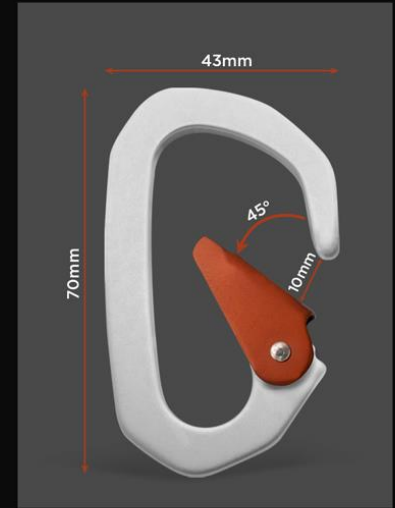

LIZ SNAP CARABINER (REGULAR)

ITEM # HH269

Experience the perfect blend of style and strength with our carabiner.

140 kgf ~ 300 lbf

* NOT FOR CLIMBING

Conquer your gear with our multifunctional carabiner. Hang anything, anywhere. Compact and ready for adventure.