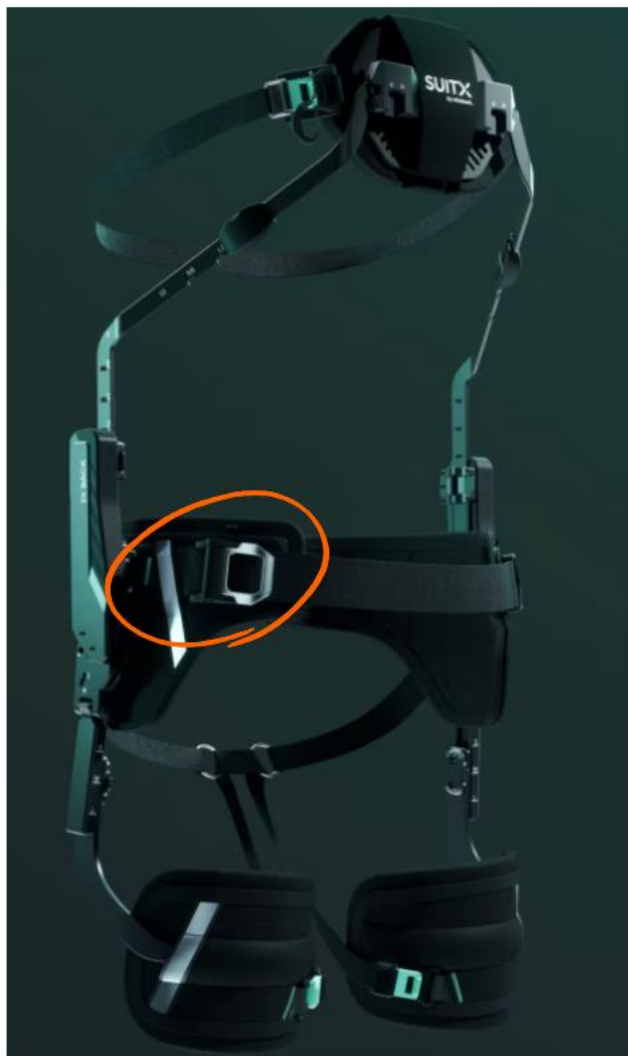

SUITX

METASTICS™_SPRING LOADED COMPRESSION CAMLOCK

Item#: LM004

- **Unmatched Strength and Durability:**

This camlock is crafted from aircraft-grade aluminum and is built to withstand the toughest conditions.

- **Spring-Loaded Webbing Secure System**

Effortless Adjustment: Our innovative spring-loaded system allows for quick and easy adjustments, ensuring a secure fit for any item.

- **Laser Etching for Private Label:**

Customizable Branding: Add your unique touch with laser-etched branding that won't fade or wear away.