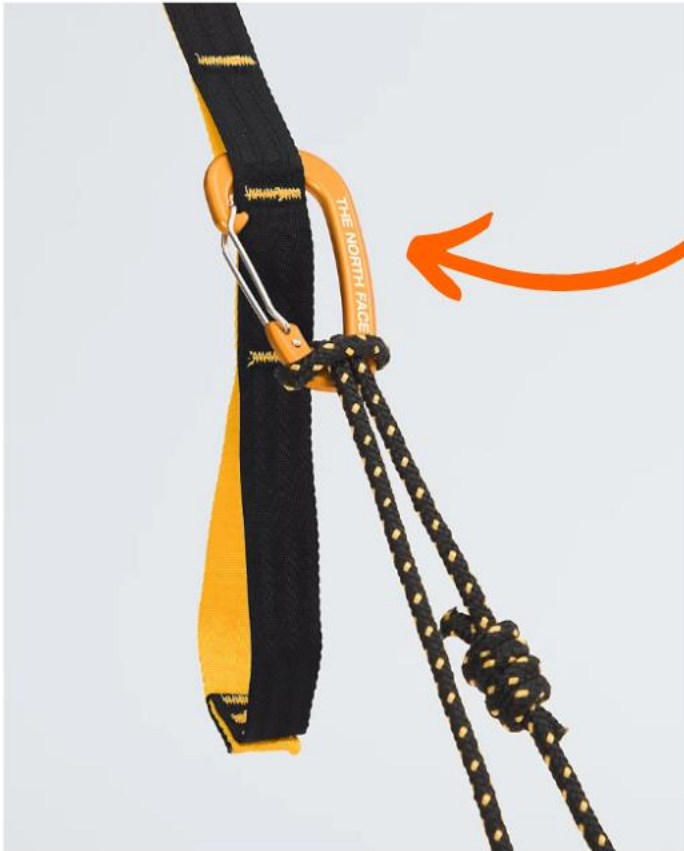

Copyright © Trimmers. All rights reserved.

Furthermore, this item can also be used as a bottle opener - very convenient.

METASTICS TUBULAR T PULLER

Item#: ZL016

ICEBREAKER WHEEL 80

Item#: WR002C + WHL014

EASY ACCESS MONO FOOT

Item#: SS004

Multiple sizes for any application.

CALIBER ROUND TRAY HANDLE

Item#: PY3103R25R28

Very sturdy and strong construction, this retractable handle provides confidence on uneven pavements.

EXCLUSIVE

THE NORTH FACE HAMMOCK CARABINER

Carabiner - Outdoor - USA - The North Face

METASTICS™ SHIELD/ TRIMMERS BAG

COMMUTE

ALUTICA _TILT HEAD TENSION LOCK
Item#: HH145

ALUTICA _TILT HEAD TENSION LOCK
Item#: HH145

Aluminum shield. Lightweight carry. Protect your gear on-the-go with our surprisingly light case. Plus, it is a stylish and functional bag for all your essentials.

Item #: HH064
ALUTICA_OLD SCHOOL TENSION LOCK